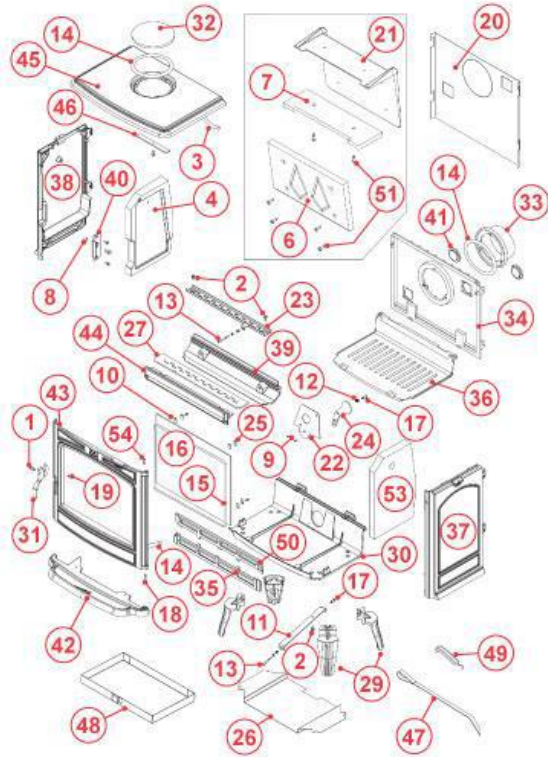

## Savoy Mk2 (Elegance) 134 08 09

SAVOY MK2 (Elegance) - 134 08 09				
All Parts are Cast Black Paint Finish unless otherwise indicated				
No.	Diagram No.	Part No.	Product Code	€ Retail Ex Vat
1	1	FB100917	STSPSAMK201	€3.60
2	3	CERROPE12B	STSPSAMK202	€7.20
3	4	FB105622	STSPSAMK203	€47.80
4	6	FB105639	STSPSAMK204	€84.90
5	7	FB105625	STSPSAMK205	€36.20
6	8	FB134253	STSPSAMK206	€1.50
7	9	FB134758	STSPSAMK207	€1.10
8	10	FB142881	STSPSAMK208	€1.10
9	12	FB166003	STSPSAMK209	€2.20
10	13	FB179628	STSPSAMK210	€20.70
11	14	FB181607	STSPSAMK211	€7.50
12	15	FB181632	STSPSAMK212	€2.90
13	ROPE KIT	FBRO198	STSPSAMK213	€17.50
14	16	FB188881	STSPSAMK214	€77.40
15	17	FB189103	STSPSAMK215	€2.20
16	18 & 54	FB189104	STSPSAMK216	€2.20
17	19	FB189825	STSPSAMK217	€1.10
18	21	FB323217	STSPSAMK218	€108.80
19	25	FB259015	STSPSAMK219	€1.80
20	29	FB300128	STSPSAMK220	€19.20
21	31	FB301526	STSPSAMK221	€10.00
22	32	FB303718	STSPSAMK222	€20.10
23	33	FB303860	STSPSAMK223	€31.00
24	35	FB307447	STSPSAMK224	€21.40
25	36	FB308711	STSPSAMK225	€134.00
26	40	FB324503	STSPSAMK226	€6.50
27	41	FB325304	STSPSAMK227	€2.50
28	43	FB331132	STSPSAMK228	€164.50
29	45	FB352176	STSPSAMK229	€164.60
30	NEW TOP HEAT SHIELD	FB289002	STSPSAMK230	€34.30
31	46	FB406816	STSPSAMK231	€4.50
32	47	FB415504	STSPSAMK232	€7.30
33	48	FB624042	STSPSAMK233	€40.50
34	49	FB808001	STSPSAMK234	€9.10
35	50	FB307443	STSPSAMK235	€19.00
36	51	FB189137	STSPSAMK236	€7.90
37	53	FB105623	STSPSAMK237	€47.80